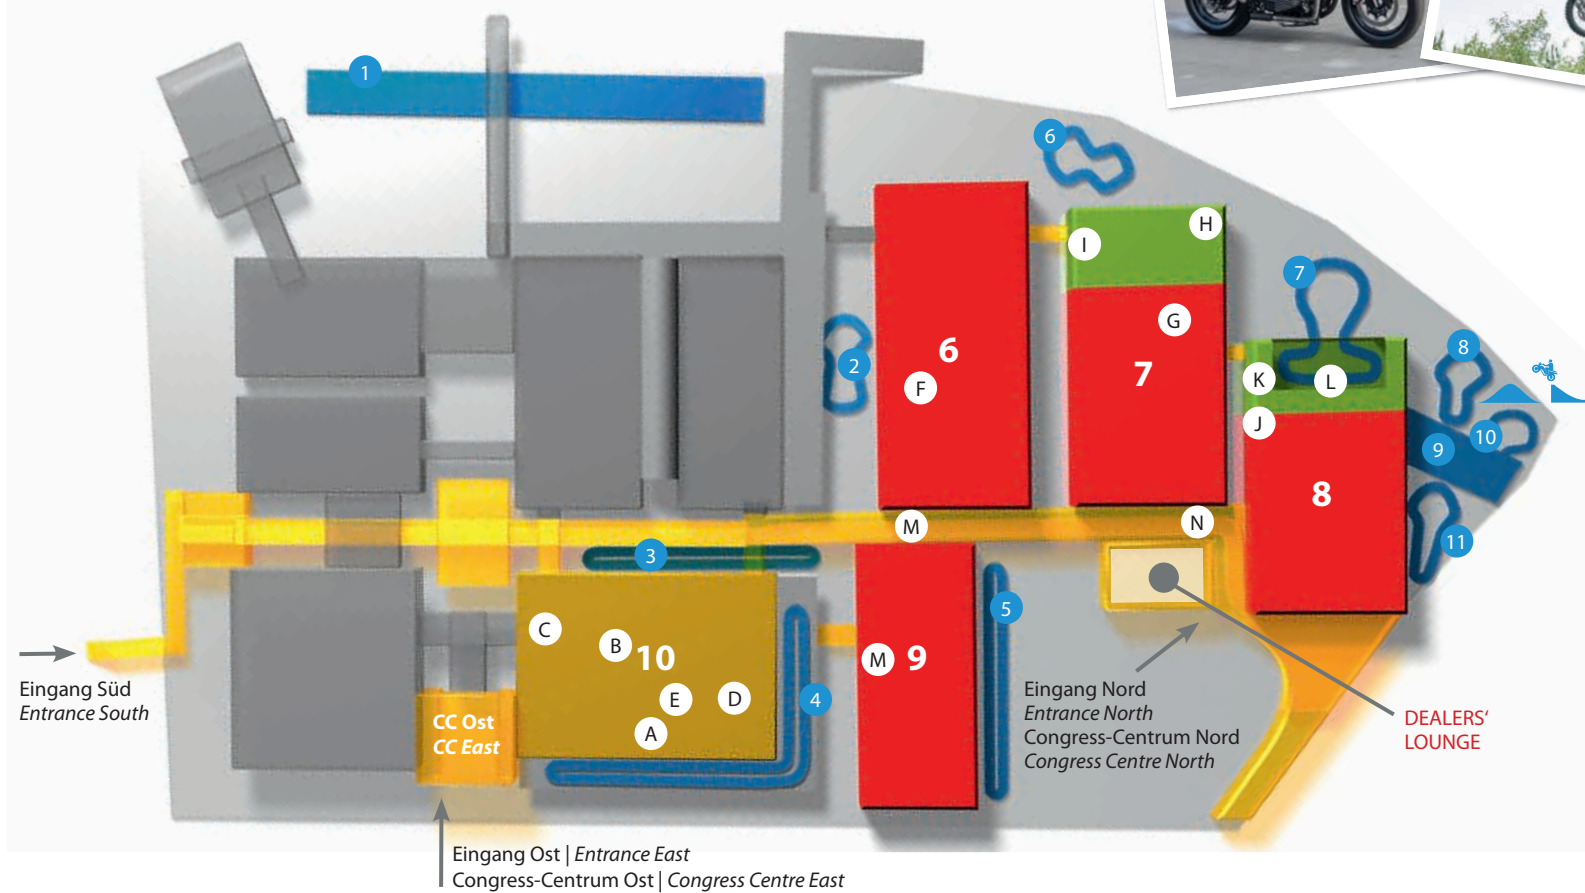

OUTDOOR-/ INDOOR-EVENTS UND AKTIONSFLÄCHEN

OUTDOOR-/ INDOOR-EVENTS AND ACTION AREA

1 1/8 Meile Sprint | 1/8 mile sprint

2 Trial Parcours/Trial Show | Trial test track/Trial show

3 Reise-Enduro/Enduro Parcours | Travel Enduro/Enduro test track

4 Großer Probefahr Parcours | Large test track
48 PS Klasse/offene Klasse | 48 PS class/Open class

A Bühne | „The Stage“ (Halle | Hall 10)

B Garage Area (Halle | Hall 10)

C AMD World Championship of Custom Bike Building
(Halle | Hall 10)

D Sonderfläche Sport | Sport special area
(Halle | Hall 10)

E Barbiershop/Tattoo Studio | Barber shop and tattoo studio
(Halle | Hall 10)

5 Action, Safety and More (ifz)

6 Kids Mini Parcours | Kid's Mini test track

7 E-Bike Parcours | E-Bike test track

8 E-Scooter Parcours | E-Scooter test track

F Connected Motorcycle World (Halle | Hall 10)

G Ladies@INTERMOT Area (Halle | Hall 7)

H Kid's E-Motorcycle Test Area (Halle | Hall 7)

I Segway Parcours | Segway test track (Halle | Hall 7)

J Kindergarten (Halle | Hall 8)

9 Freestyle MX Show | Freestyle motocross show

10 European Freestyle Cup/Stuntshows | European Freestyle Cup/Stunt shows

11 Fahren ohne Führerschein / Roller Parcours 125 ccm / Youngster-Test Ride |
Ride without rider's licence / 125 ccm Roller test track / Youngster test ride

K Fahrrad Parcours | Bicycle test track (Halle | Hall 8)

L E-Bike Parcours | E-Bike test track
(Halle | Hall 8 indoor/outdoor)

M Total abgefahren Ausstellung | Totally brilliant exhibition
(Boulevard + Halle | Hall 9)

N Boulevard of Touring/Bühne | Boulevard of touring/Stage
(Boulevard)

INTERMOT

INTERMOT Customized

INTERMOT E-Motion

Outdoor-Aktionsflächen | Outdoor action areas

Messeboulevard | Boulevard